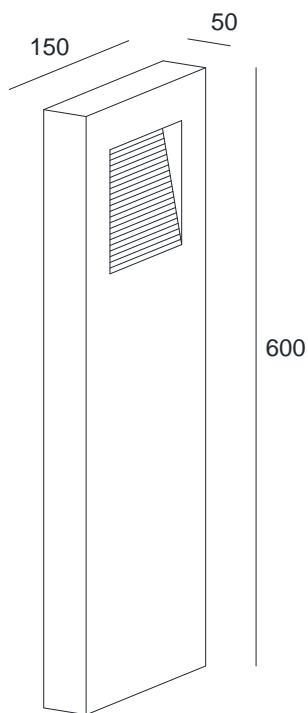

STANLEY 1

technical details

description

LED-bollard luminaire,

7 W made of die-cast aluminium with built-in driver 230 V, with one-sided light emission, special mounting plate on request, IP54

surface colour: grey

1x7W LED, 3000K, 540lm*

*Lumen data are nominal data

Egger Licht GmbH
www.eggerlicht.com

EGGER*
 LICHT