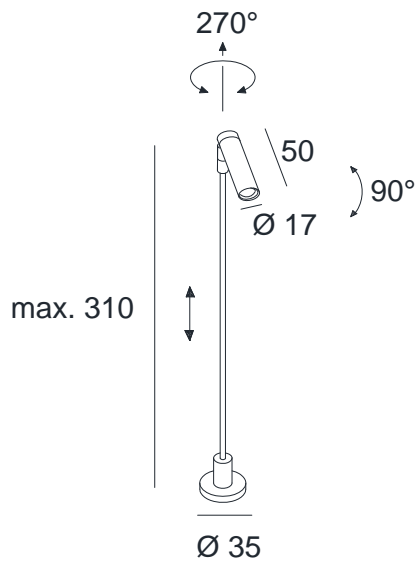

### technical details

### description

#### LED-fixture,

2 W surface mounted with high-quality glass lens, focusable from 15° to 60°, adjustable (270°/90°), also adjustable height, please order driver separately

surface colour: chrome, black or platinum

1x2W LED 15°- 60°, 3000K, 500mA, 170lm\*

\*Lumen data are nominal data