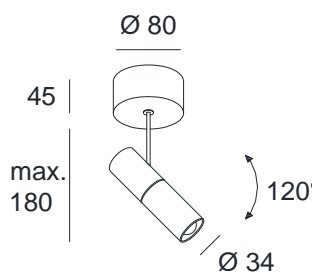

## ZOOM XL

### technical details

focusable from 15° to 60°

### description

#### LED-fixture,

4,1 W surface mounted, with built-in driver 230 V, high quality glass lens, focusable from 15° to 60°, adjustable (360°/120°)

surface colour: chrome, white, black or platinum

1x4,1W LED 15°-60°, 3000K, 560lm\*