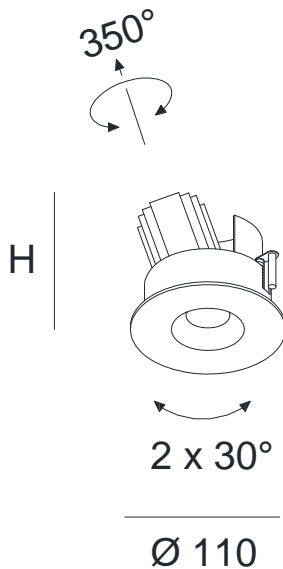

COSMO

technical details

Ø102

description

LED-recessed downlight,

12 W made of aluminium, adjustable (350°/2x30°), with recessed LED and anti glare ring, reflector optionally gold, black or chrome, including driver 230 V

surface colour:

white/black,
white/gold,
white/chrome

1x12W LED 25°, 3000K, 860lm*

cut-out dimensions: Ø 102 mm
recessed depth: 130 mm

*Lumen data are nominal data

Egger Licht GmbH

www.eggerlicht.com

EGGER*
LICHT