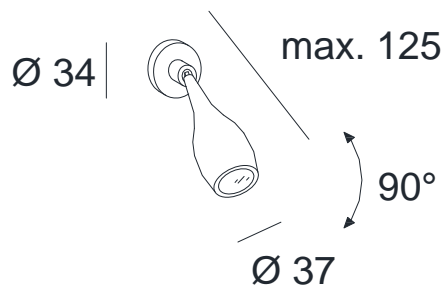

FLOW AB DS

technical details

description

LED-luminaire,

2 W made of aluminium, adjustable (270°/90°), with 30° lens, surface mounted, please order driver separately

surface colour: chrome or platinum

1x2W LED 30°, 3000K, 500mA, 170lm*