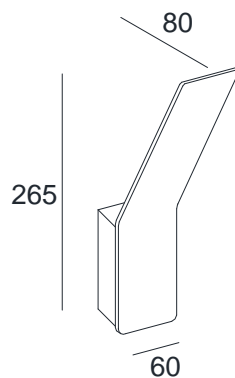

HANG ON

technical details

description

LED-wall luminaire,

6 W with built-in driver 230 V, made of aluminium, for indirect lighting

surface colour: white

1x6W LED, 3000K, 540lm*

*Lumen data are nominal data