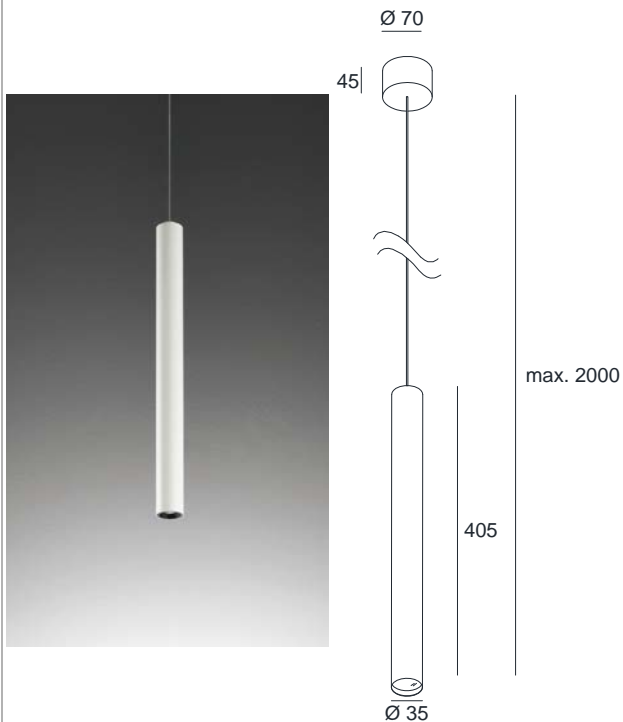

LILLI

technical details