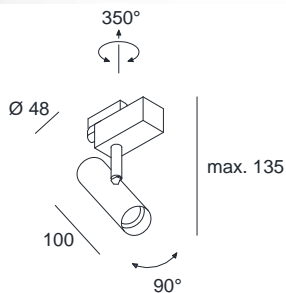

LUCY

technical details

description

LED-spotlight,

10 W with high output aluminium reflector,
made of die-cast aluminium,
3-phase universal adapter with built-in driver

surface colour: white or black

beam angle: 18°, 38° or 60°

1x10W LED, 3000K, 850lm*

*Lumen data are nominal data