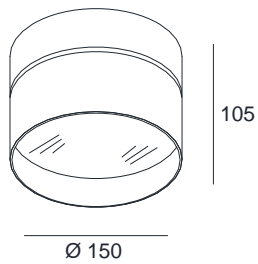

### description

#### **LED-ceiling luminaire,**

15 W with built-in driver 230 V,  
made of aluminium with acrylic glass cover

surface colour: white

1x15W LED, 3000K, 930lm\*

\*Lumen data are nominal data