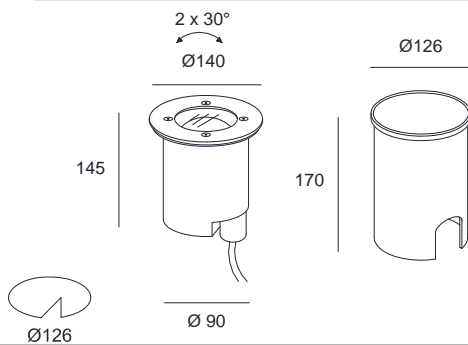

SCOTTY 6

technical details

description

LED-inground luminaire,

6 W with optic lenses and built-in driver 230 V, adjustable (2x30°), stainless steel ring, including mounting box, IP67

surface colour: stainless steel

6x1W LED, 20°, 3000K, 480lm*

cut-out dimensions: Ø 126 mm
recessed depth: 170 mm

*Lumen data are nominal data