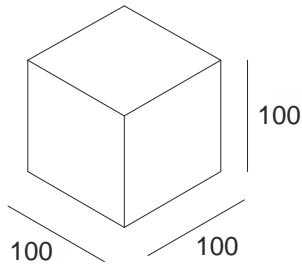

SECRET DOWN

technical details

description

LED-wall luminaire,

1 x 3 W with built-in driver 230 V,
made of extruded aluminium, for direct lighting,
to be used in indoor and outdoor areas, IP54

surface colour: grey or white

1x3W LED, 3000K, 250lm*

*Lumen data are nominal data