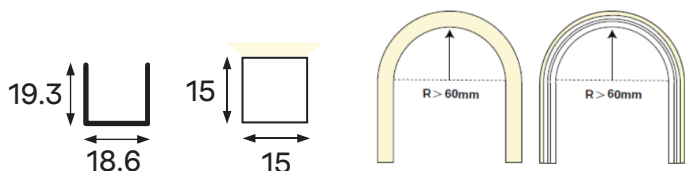

## FEATURES

- Able to bend along any axis
- Flame, saltwater, solvent & UV-resistant silicone construction
- Suitable for indoor or outdoor installation

 Max 5 meter lengths	 41.6mm cutting increments	 24V DC POWER SUPPLIES SOLD SEPARATELY
 IP67 Ingress Protection	 IK08 Impact Protection	 Min. Bend Radius 60mm