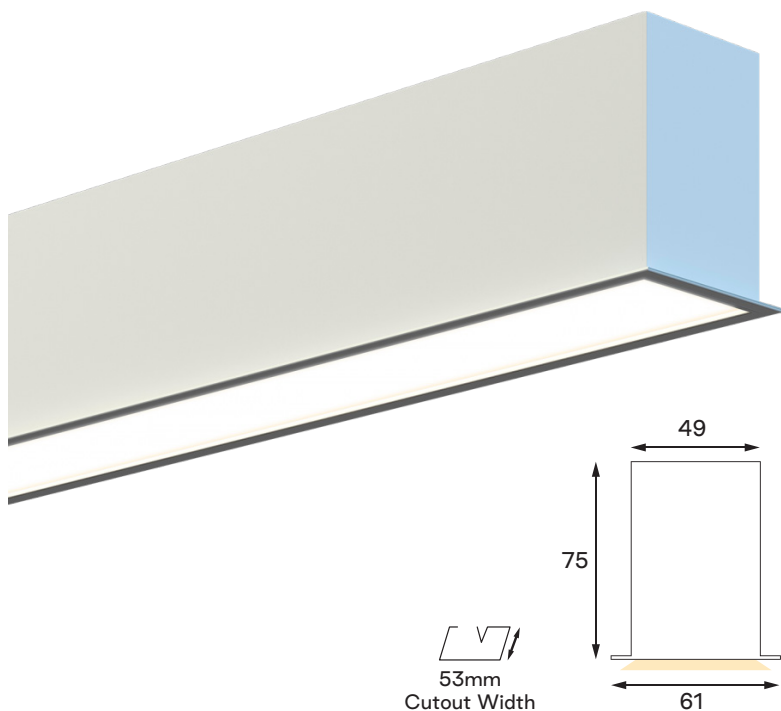

Premium RECESSED

COLOUR TEMPERATURE

- 2700K ☐
- 3000K ☐
- 4000K ☐
- Tuneable White ☐
- RGBW ☐

DIMMING OPTIONS

1. DALI ☐
   - 0-10V ☐
   - Bluetooth ☐
   - Other ☐
2. PLEASE SPECIFY

FINISHES

- ☐ Black
- ☐ White
- ☐ Anodized Aluminium
- ☐ Custom

PLEASE SPECIFY COLOUR

FEATURES

- Designed for recessed installation
- Purpose-made diffusers using a unique optic recipe
- Lengths made to order to suit your project
- Joinable in up to max 3m module lengths
- Incorporates industry-leading LED light sources
- IP20 rated

DIFFUSED OUTPUTS

LLE GEN5 HE/HO

	LED Modules	Operation	Forward Current	Total Wattage	Delivered Lumens
  3 LED Modules	3 x 280mm HE	High Efficiency	300mA	11.1	1032
	3 x 280mm HE	High Efficiency	350mA	13.1	1195
  3000K CCT	3 x 280mm HE	High Efficiency	400mA	15.1	1371
	3 x 280mm HE	High Efficiency	450mA	17.1	1527
  875mm Luminaire	3 X 280mm HO	High Output	300mA	22.2	2064
	3 X 280mm HO	High Output	350mA	26.2	2390
	3 X 280mm HO	High Output	400mA	30.2	2742
	3 X 280mm HO	High Output	450mA	34.2	3054