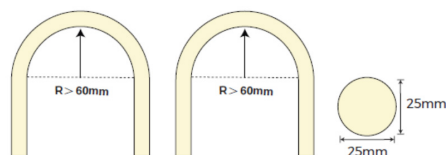

Loop 360

FEATURES

- Bends along any axis with 360-degree emittance
- Flame, saltwater, solvent & UV-resistant silicone construction
- Suitable for indoor or outdoor installation

 Max 5 meter lengths	 41.6mm cutting increments	 24V DC POWER SUPPLIES SOLD SEPARATELY
 IP65 Ingress Protection	 IK08 Impact Protection	 Min. Bend Radius 60mm

ACCESSORIES

ALL ACCESSORIES SOLD SEPARATELY

End Caps:
Top, Side & Bottom Cable

IP68
Cable Glands

Clear Surface
Clips
51.6W x 26.8H

Clear Mounting
Profile
26W x 21.5H

Pendant Kit

DISTRIBUTION