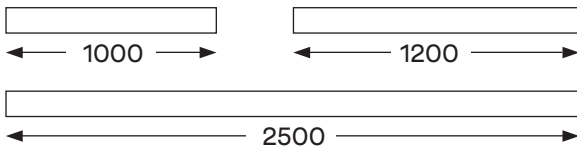

- Diffused STANDARD UNLESS INDICATED OTHERWISE
- UGR < 19

FEATURES

- Suitable for recessed installation
- Choice of diffused or low-glare (UGR<19) optics
- Continuously joinable
- Supplied ready to connect

STANDARD MODULE LENGTHS

CONNECTIONS

Four-way junctions, standard corners and both inner and outer diffused corners available

DIFFUSED OUTPUTS

1000mm Luminaire	Colour Temp	CRI	Watts	Delivered Lumens
	2700K	80	23	2457
	3000K	80	23	2546
	4000K	80	23	2738