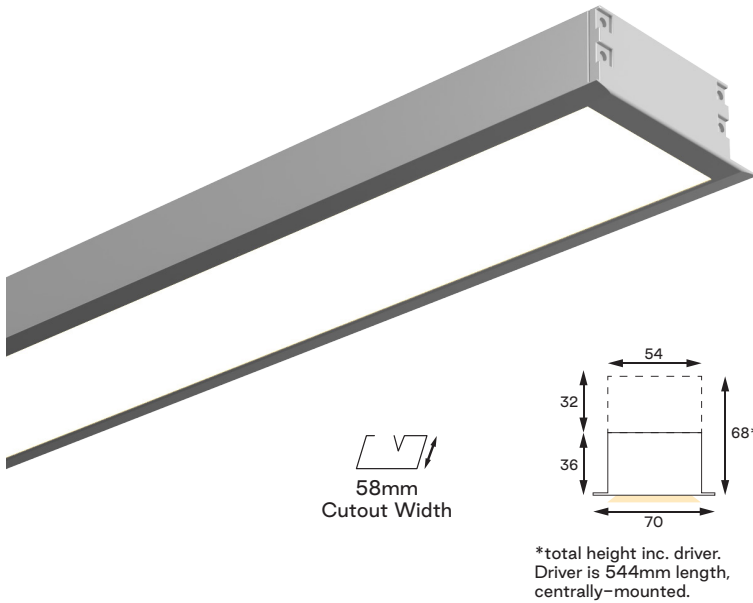

Prevail 54 RECESSED

COLOUR TEMPERATURE

- 2700K ☐
- 3000K ☐
- 4000K ☐
- Tuneable White ☐

DIMMING OPTIONS

1. DALI ☐
   - 0-10V ☐
   - Other ☐
2. PLEASE SPECIFY

FINISHES

- ☐ Black
- ☐ White
- ☐ Anodized Aluminium

OPTICS

- ☐ Diffused STANDARD UNLESS INDICATED OTHERWISE
- ☐ UGR < 19

FEATURES

- Suitable for recessed installation
- Choice of diffused or low-glare (UGR<19) optics
- Continuously joinable
- Supplied ready to connect