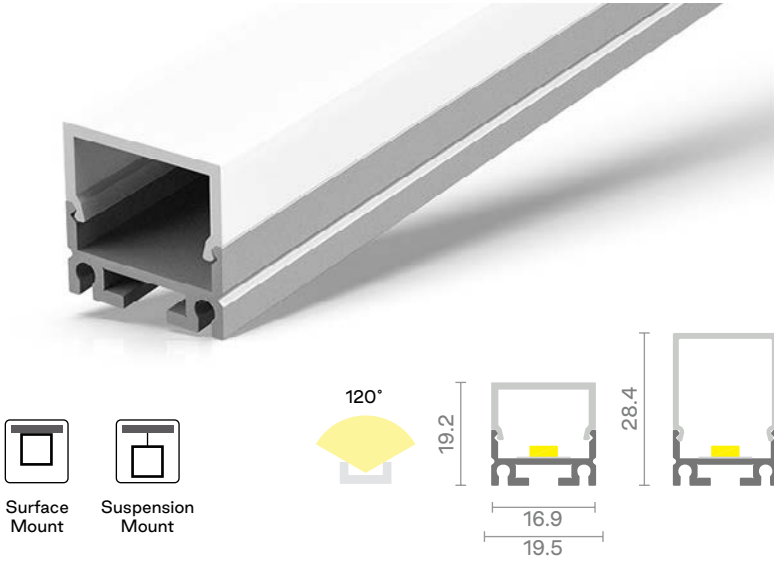

Soho 180SQ

FEATURES

- Squared diffuser provides a modern aesthetic and wider light distribution.
- Clip-in diffuser for easy installation.
- Standard 2mtr profile lengths. Custom lengths are made to order.

24V/48V DC Input

Supplied Kit Form

Standard 2m Length

Standard IP20

Standard Opal Diffuser

DIFFUSER

Standard Diffuser

High Diffuser

- Opal (Standard)
- Milky
- Frosted
- Clear

- Opal

ACCESSORIES

Mounting Clip

Suspension Kit

Adjustable Mount

1. Quoted and supplied in kit form to the closest 5mtr increment.
2. Total meterage to be confirmed before ordering. Allow for offcuts.
3. All parts are to be cut, soldered, and assembled on-site to the required lengths. Assembled lengths can be supplied at an additional charge.
4. Power entry based on LED tape maximum feed length.